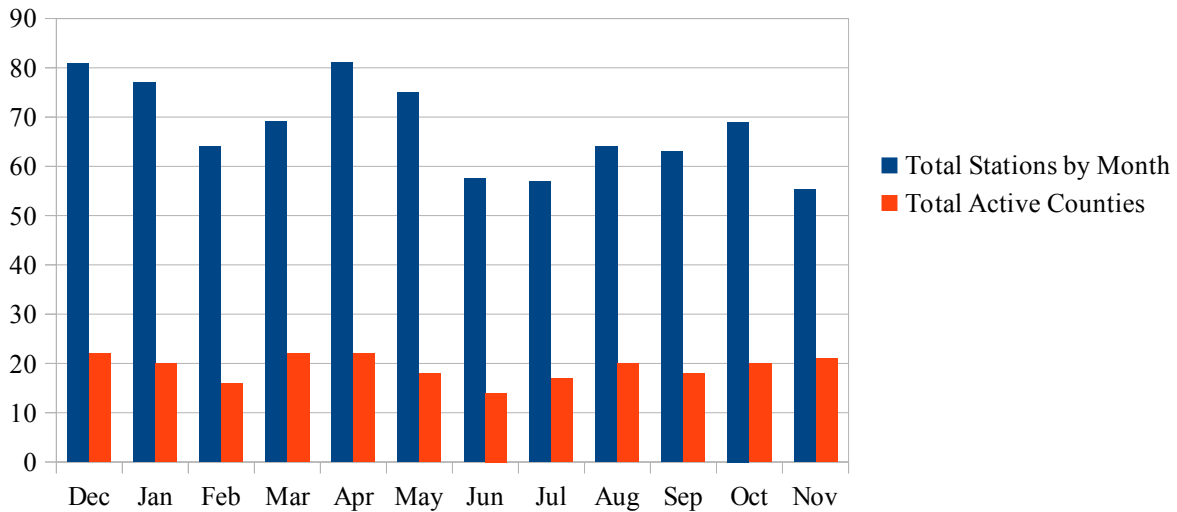

Report D&C

Number of OHDEN Checkins by District and County by Month													
Note: data are normalized to 4 net sessions per month													
2021		Jan	Feb	Mar	Apr	May	Jun	Jul	Aug	Sep	Oct	Nov	Dec
District	County												
n/a	Outside Misc.	4	2	3	3	2	0.8		1.6	3	2		0.8
	Total by Month	77	64	69.2	81	75	57.6	57	64	63	69	55.2	80.8
	Total Active Co. (>= once / mo.)	20	16	22	22	18	14	17	20	18	20	21	22
Note: Outside Stations are those outside Ohio but actively involved with OHDEN.													
Outside Misc. are those outside Ohio that may occasionally check in.													

Total Stations and Active Counties

by Rolling Month

With the switch from daylight savings time and the winter schedule of running a Sunday net on 80m and a Tuesday net on 160m, a decrease in total stations was experienced for the month of November. Much of this is attributed to just forgetting about Sunday and net management is considering ways to reinvigorate participation. Auglaize County was added to the category of new counties for the net with a new station, W8CX, and a new station, K8RHJ, from Cuyahoga County was added.